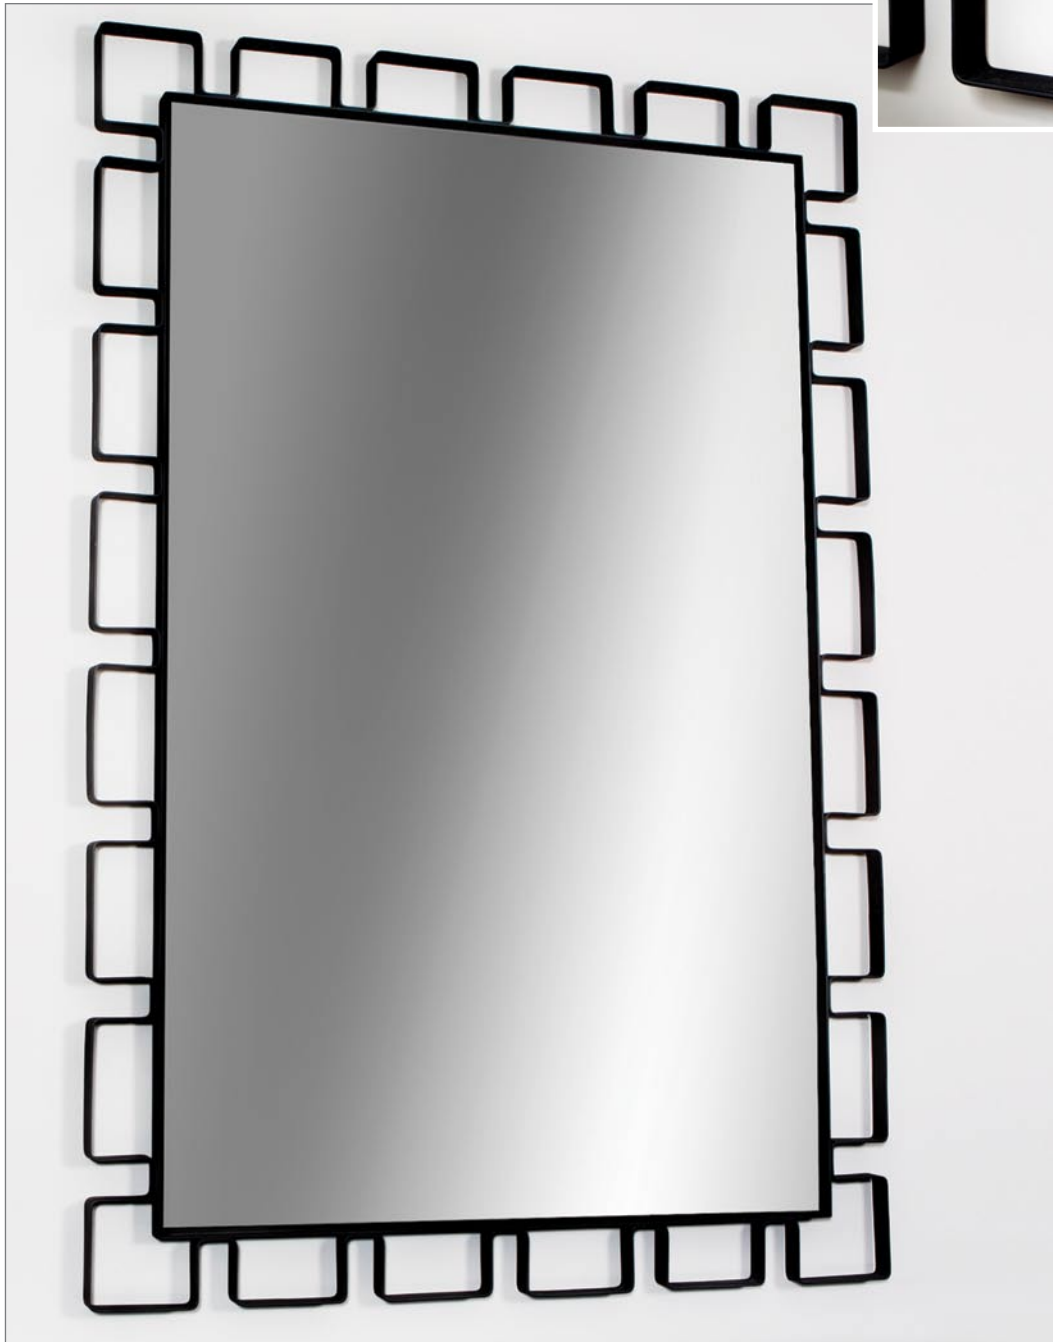

# VERONA | 553

**Frame:** Hand Bent Steel

**Finish Shown:** Blackened

**Mirror:** Clear

**Standard Dimension:** W 40" H 60"

Available in custom sizes and finishes

© 2008 Wallace Fine Mirrors Ltd

ITEM NO. wfm\_verona\_553v