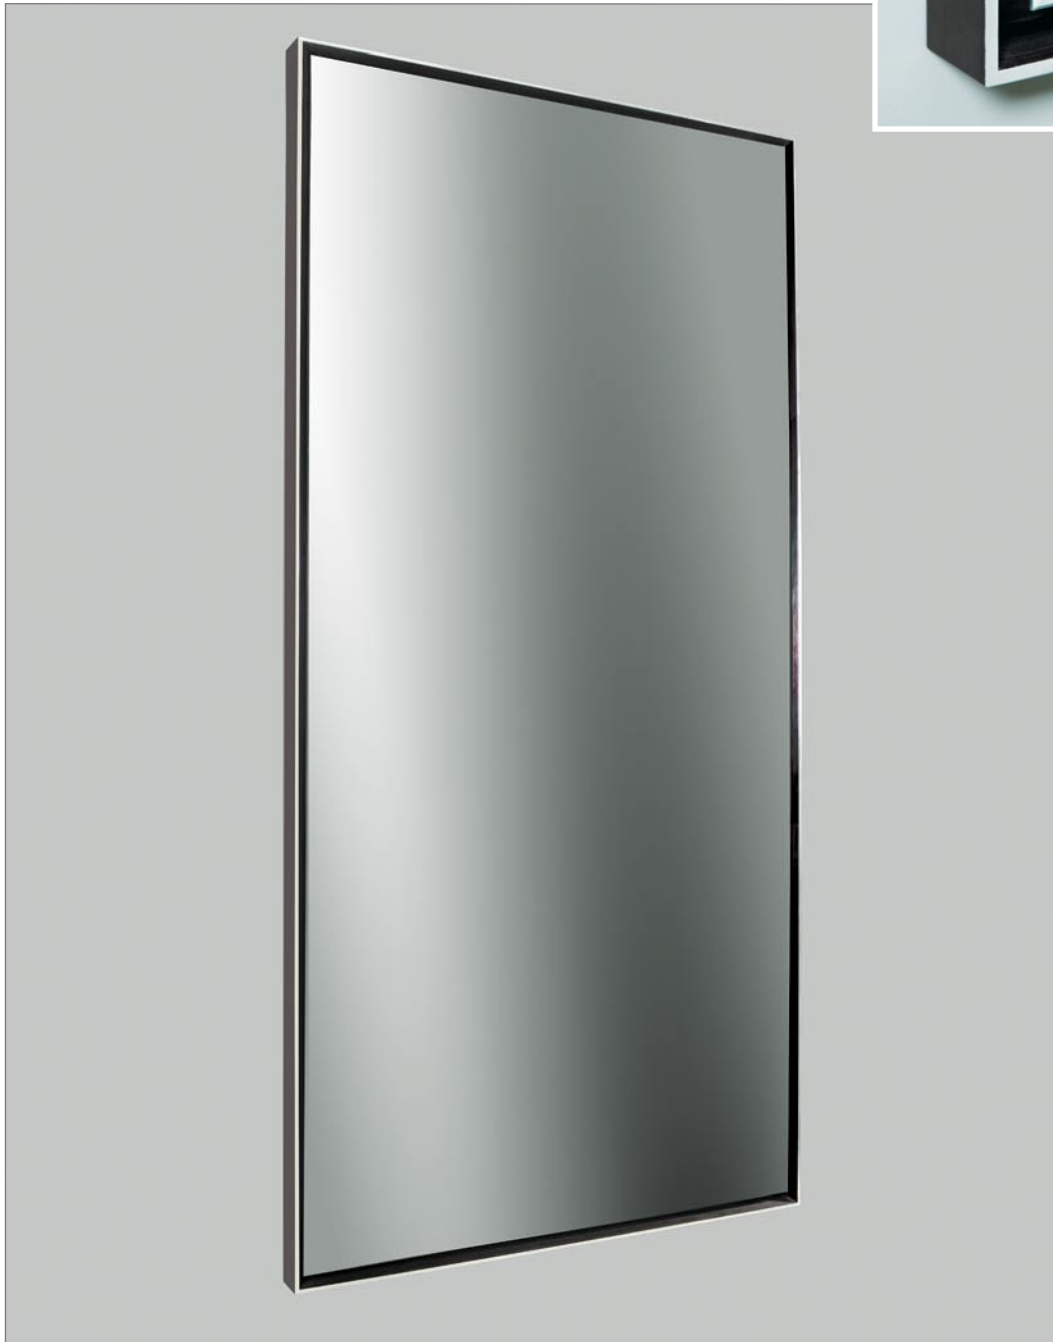

PARKSLOPE | 550

Frame: Aluminum

Finish Shown: Brushed, Polished & Toned

Mirror: Clear with Bevel

Standard Dimension: W 36" H 72"

Available in custom sizes and finishes

© 2008 Wallace Fine Mirrors Ltd

ITEM NO: wfm_parkslope_550